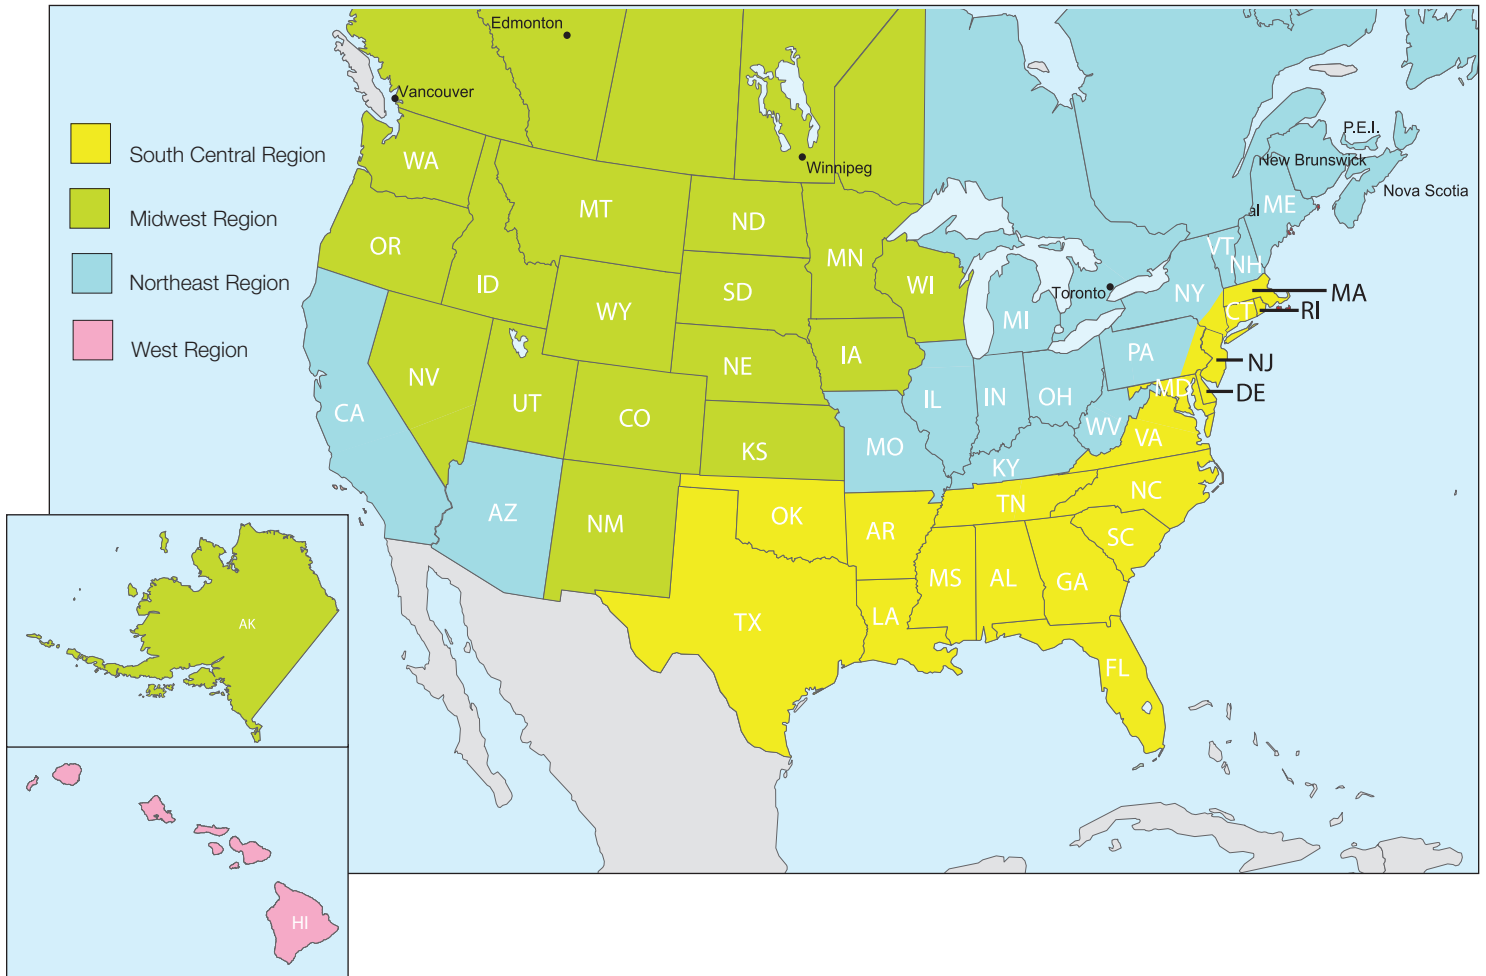

TERRITORY MAP

MARTY MEDVETZ
Domestic Sales Manager
 Cell (740) 816-8087
 Phone (800) 328-4261 Ext. 255
 mmedvetz@chromaline.com

MITCH VAN DINE **Technical Sales Representative**
 Northeast Region
 Cell (419) 973-3173
 Phone (800) 328-4261
 mvandine@chromaline.com