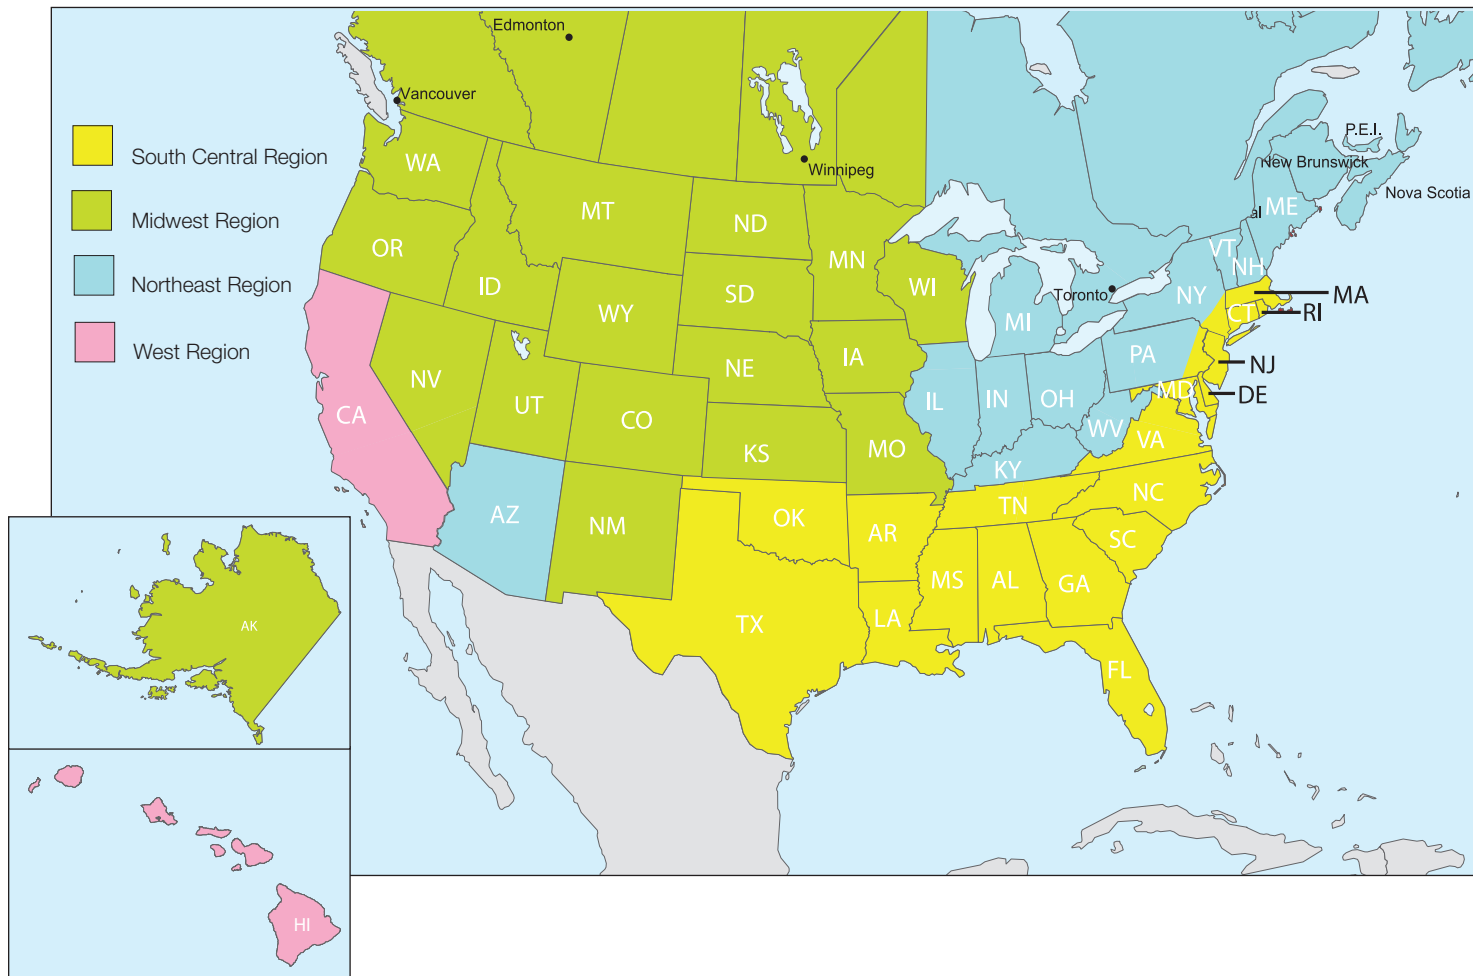

TERRITORY MAP

MARTY MEDVETZ
Domestic Sales Manager
 Cell (740) 816-8087
 Phone (800) 328-4261 Ext. 255
 mmedvetz@chromaline.com

MITCH VAN DINE **Technical Sales Representative**
 Northeast Region
 Cell (419) 973-3173
 Phone (800) 328-4261
 mvandine@chromaline.com