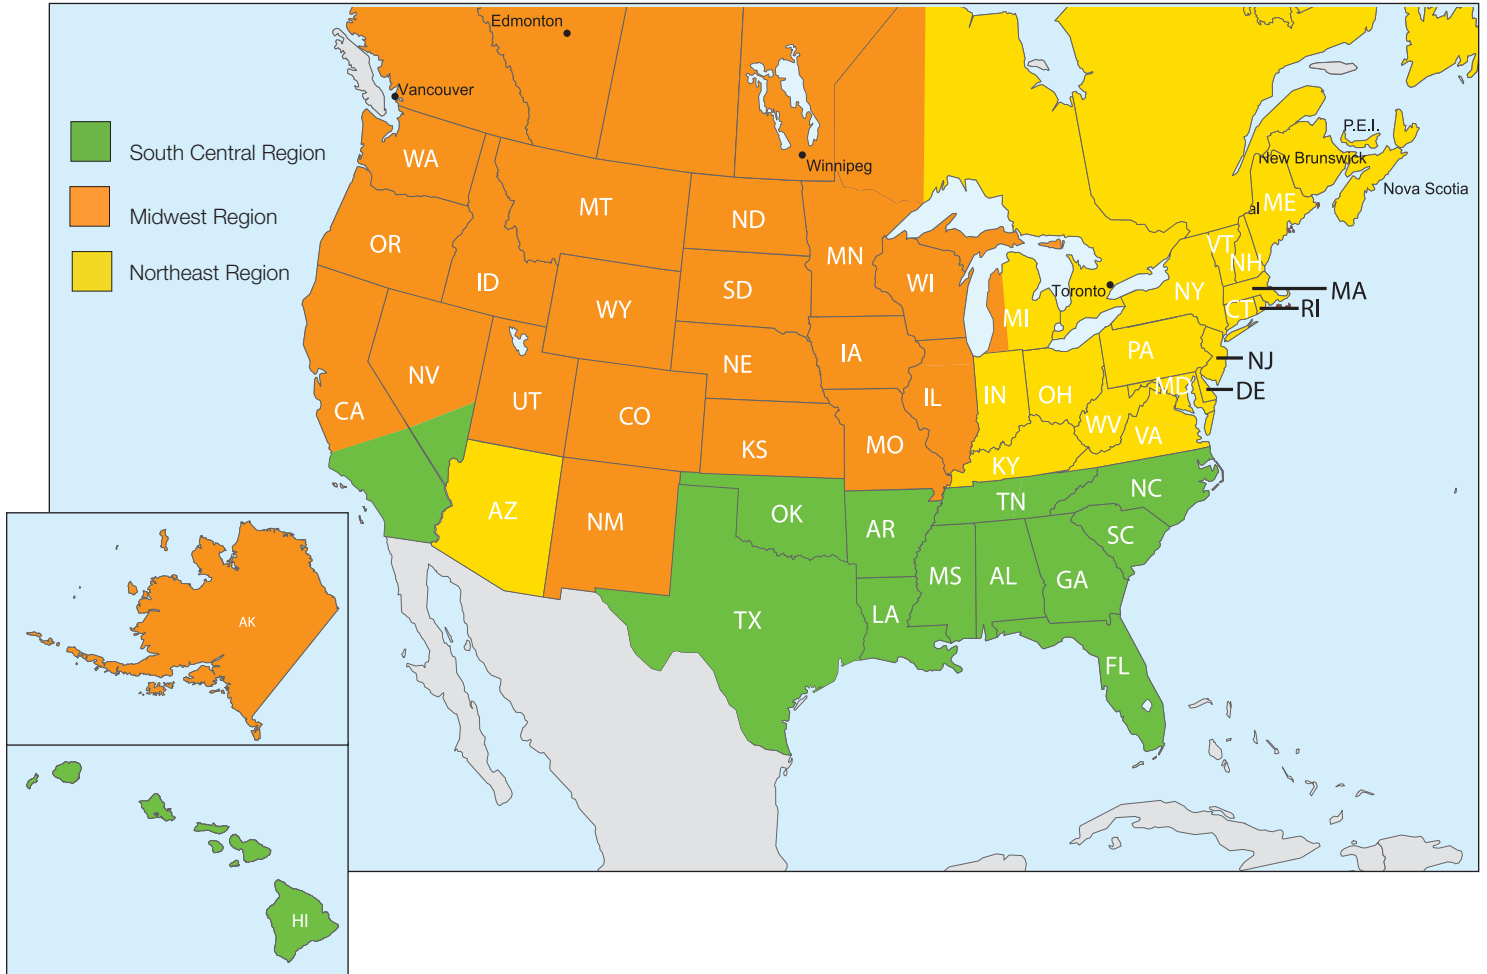

# TERRITORY MAP

**MARTY MEDVETZ**  
**Domestic Sales Manager**  
 Cell (740) 816-8087  
 Phone (800) 328-4261 Ext. 255  
[mmedvetz@chromaline.com](mailto:mmedvetz@chromaline.com)

**ART DOBIE** Technical Sales Representative  
 Northeast Region  
 Cell (908) 328-2670  
 Phone (800) 328-4261 Ext. 250  
[adobie@ikonics.com](mailto:adobie@ikonics.com)