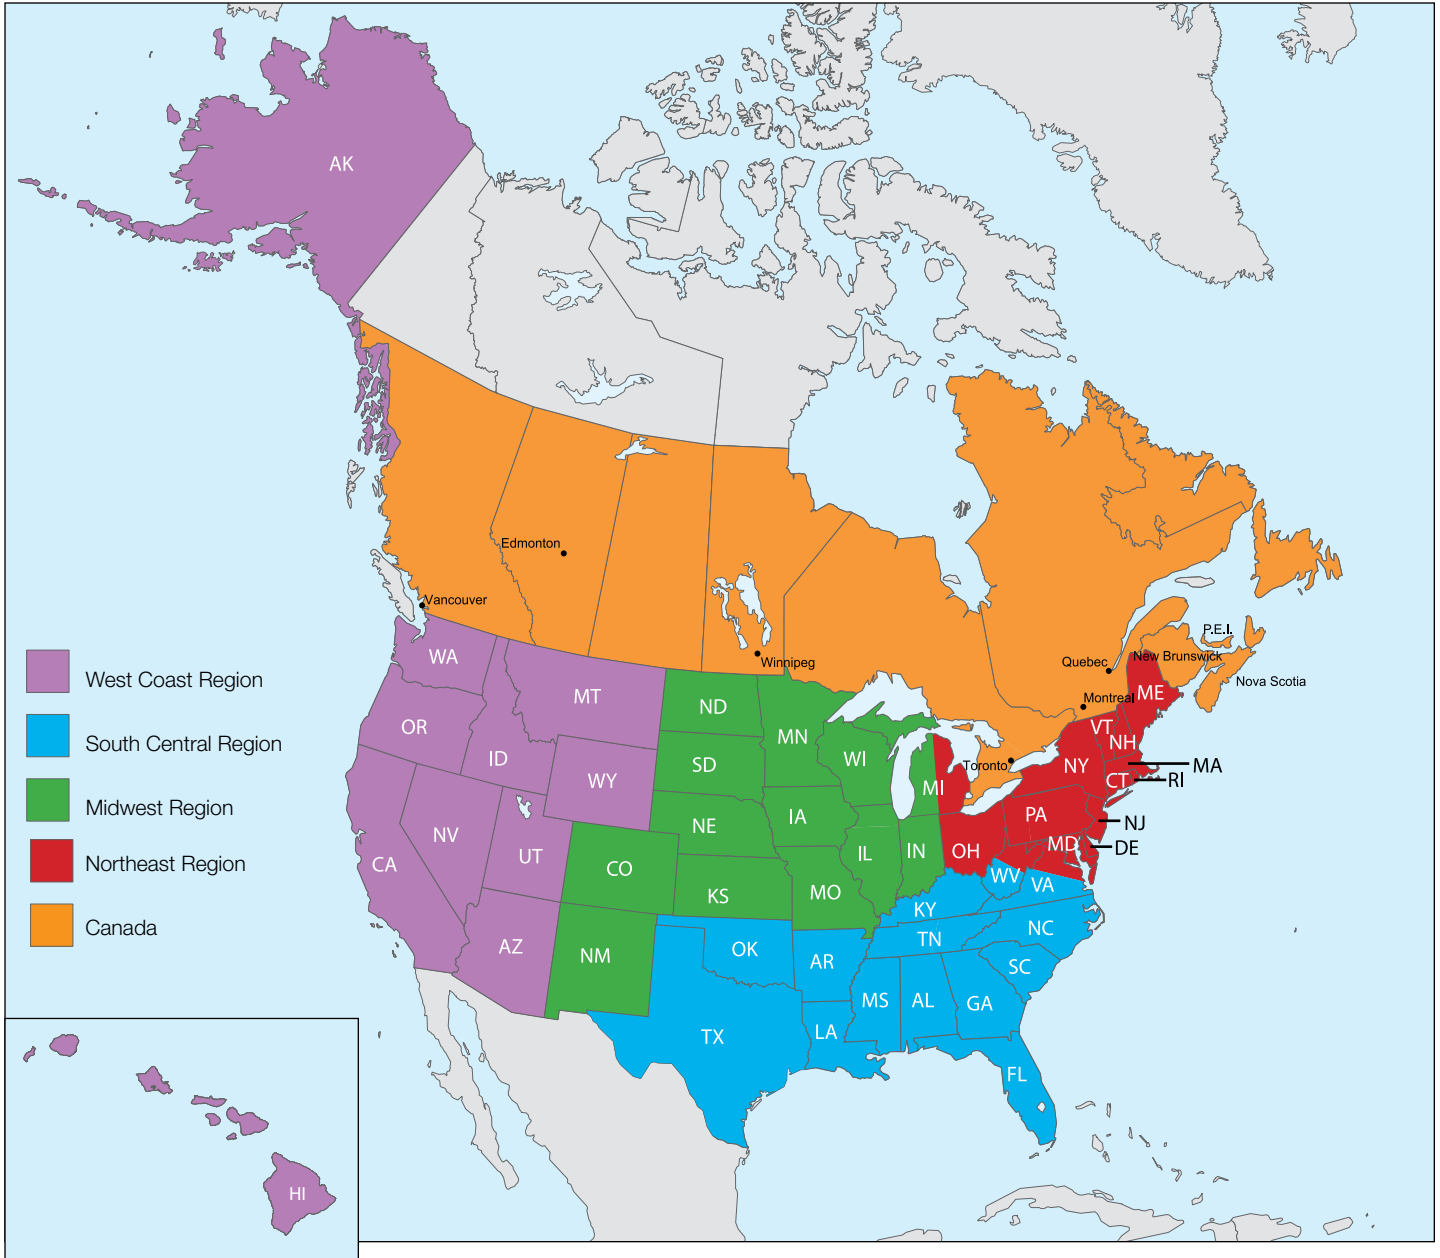

TERRITORY MAP

MARTY MEDVETZ
 Domestic Sales Manager
 Cell (740) 816-8087
 Phone (800) 328-4261 Ext. 255
 mmedvetz@chromaline.com

ART DOBIE Technical Sales Representative
 Northeast Region
 Cell (908) 328-2670
 Phone (800) 328-4261 Ext. 250
 adobie@ikonics.com