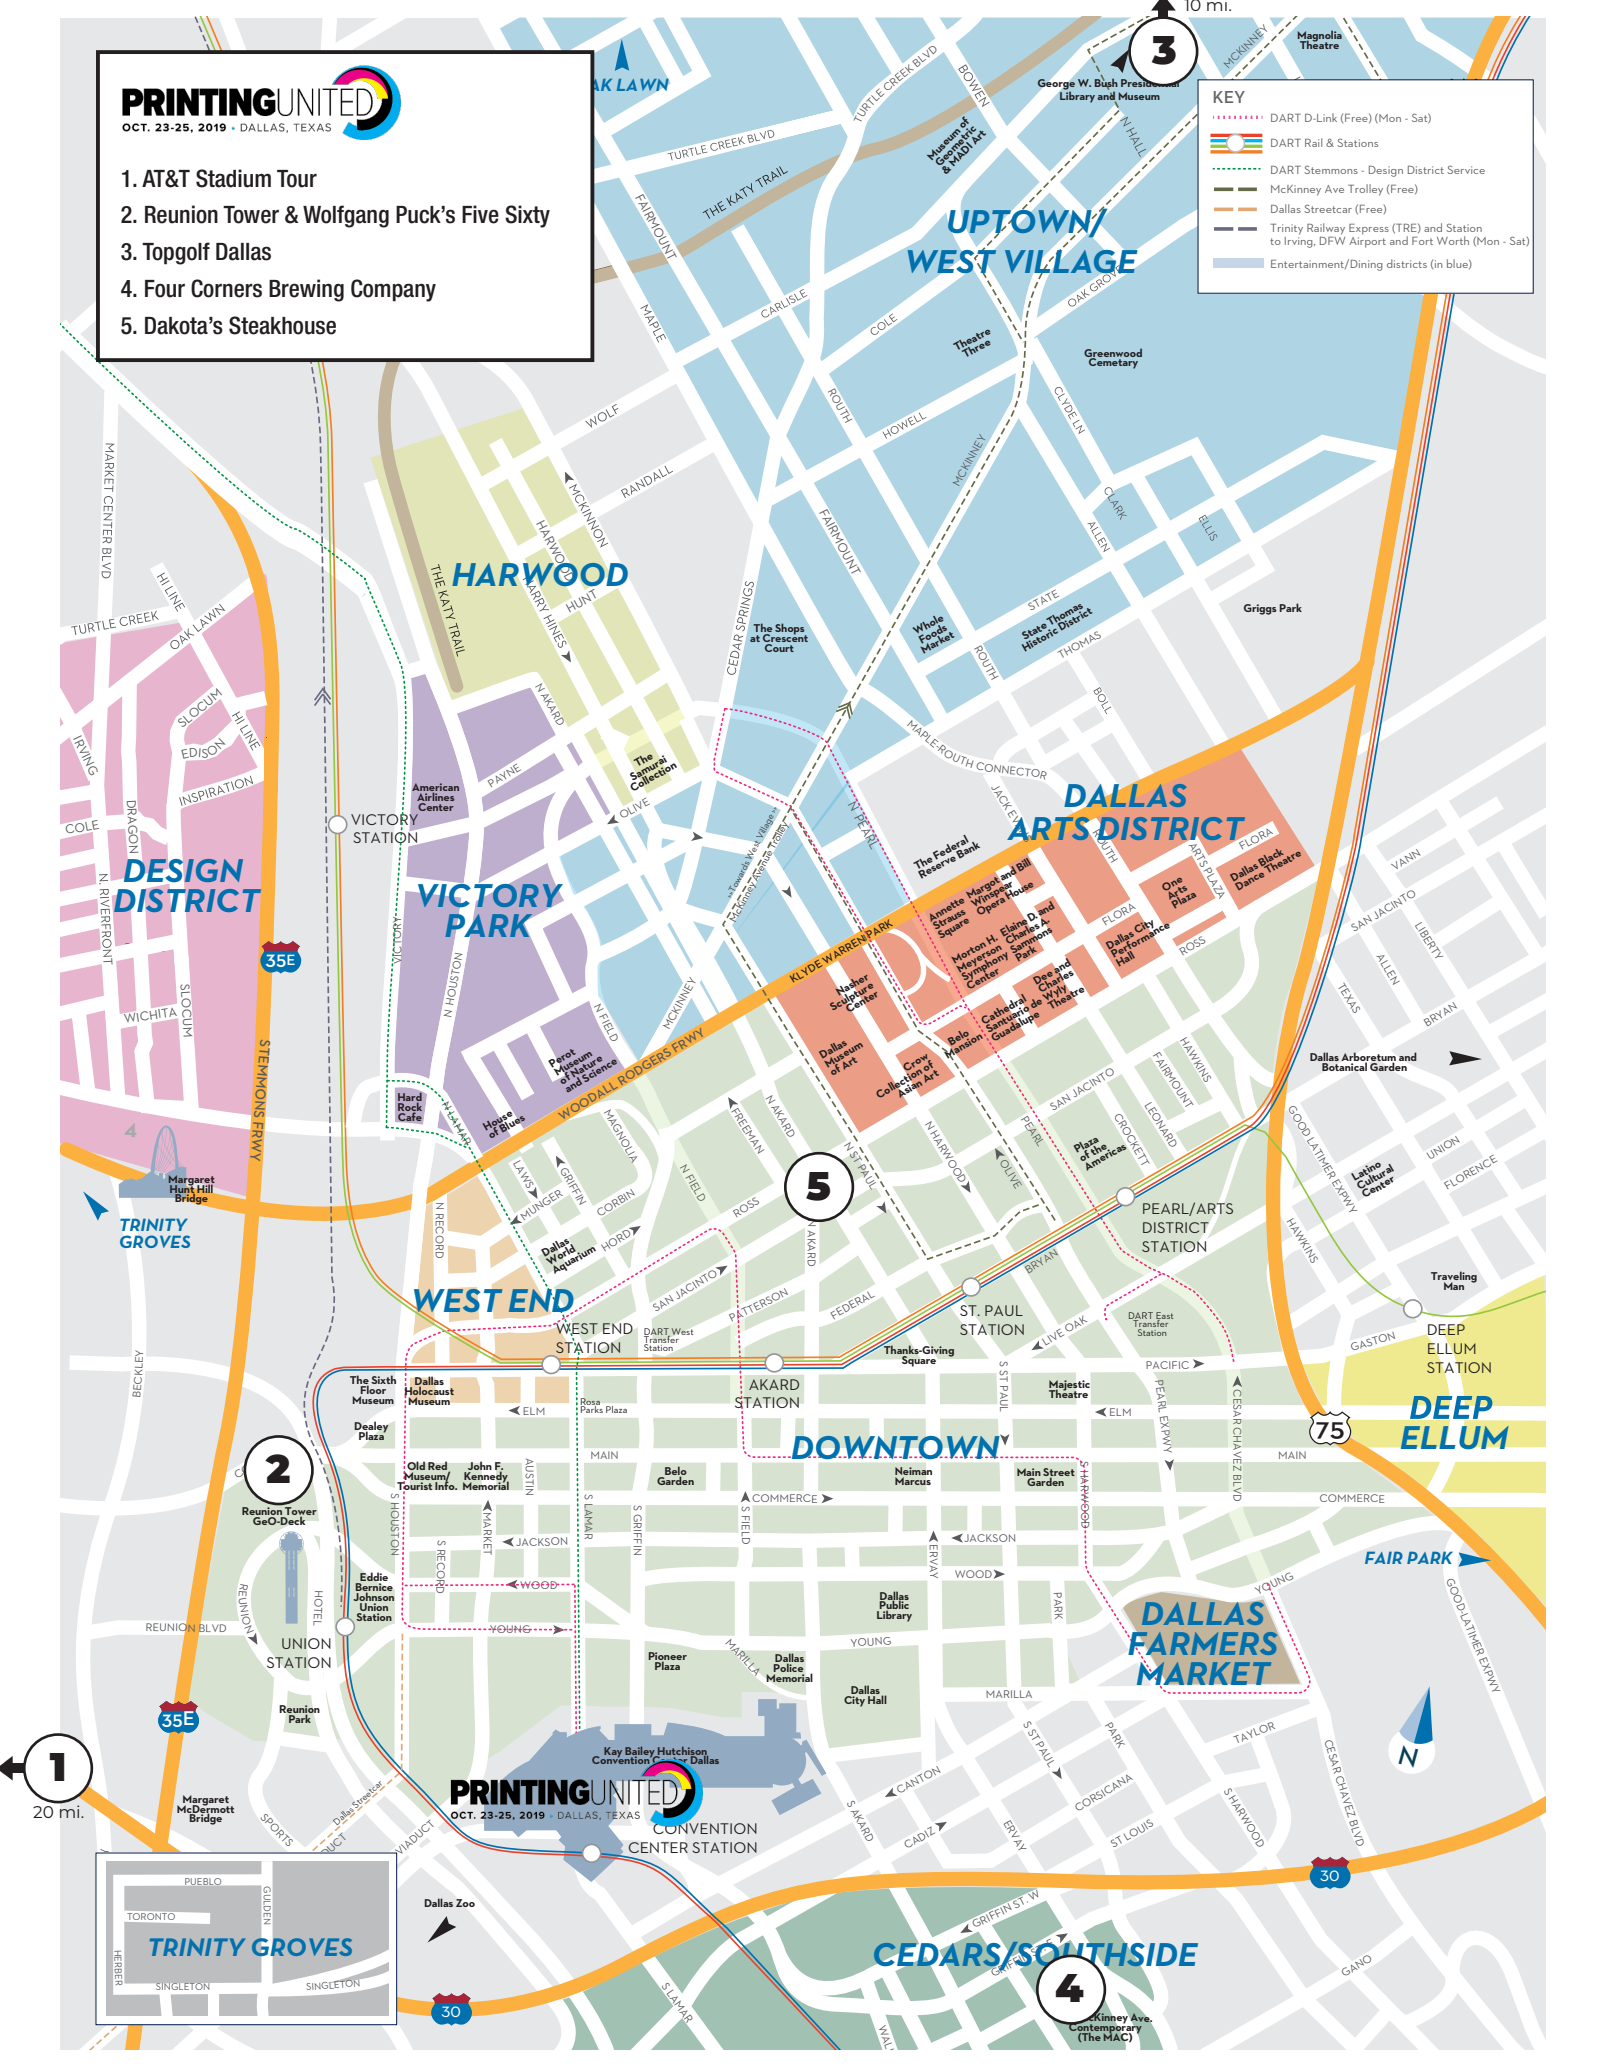

1. AT&T Stadium Tour
2. Reunion Tower & Wolfgang Puck's Five Sixty
3. Topgolf Dallas
4. Four Corners Brewing Company
5. Dakota's Steakhouse

KEY

- DART D-Link (Free) (Mon - Sat)
- DART Rail & Stations
- DART Stemmons - Design District Service
- McKinney Ave Trolley (Free)
- Dallas Streetcar (Free)
- Trinity Railway Express (TRE) and Station to Irving, DFW Airport and Fort Worth (Mon - Sat)
- Entertainment/Dining districts (in blue)

TRINITY GROVES

PUEBLO GILDEN
TORONTO
SINGLETON SINGLETON

4 McKinney Ave. Contemporary (The MAC)