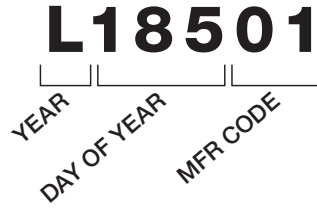

HOW TO READ LOT NUMBERS

HOW TO READ LOT NUMBERS

1. The first letter indicates the year the product was manufactured.

A	2007	E	2011	J	2015	N	2019
B	2008	F	2012	K	2016	P	2020
C	2009	G	2013	L	2017	Q	2021
D	2010	H	2014	M	2018	R	2022

2. The next three digits indicate the day of the year the product was manufactured, per the Julian calendar* (see chart below). *Example: 001=January 1st, 152= June 1st, etc.*

3. Digits after these are manufacturer codes for internal use only.

EXAMPLE LOT NUMBER

for product manufactured July 4, 2017