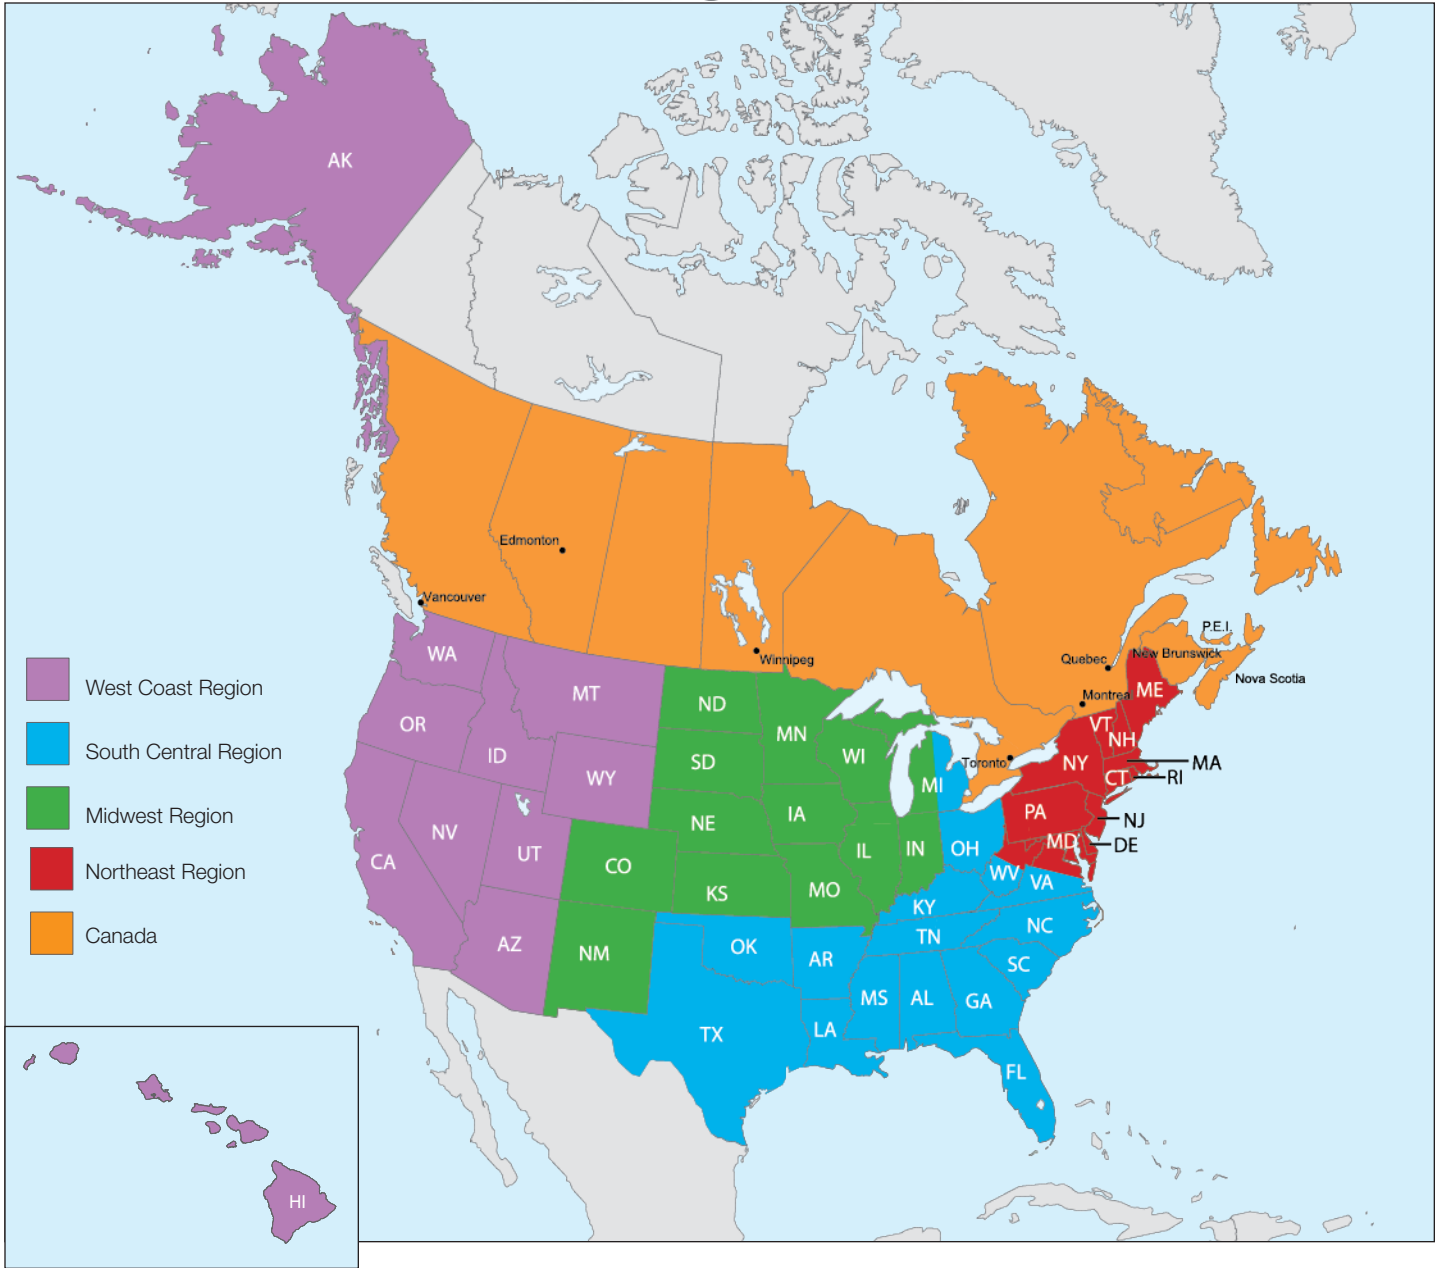

TERRITORY MAP

MARTY MEDVETZ
 Domestic Sales Manager
 Cell (740) 816-8087
 Phone (800) 328-4261 Ext. 255
 mmedvetz@chromaline.com

ART DOBIE Technical Sales Representative
 Northeast Region
 Cell (908) 328-2670
 Phone (800) 328-4261 Ext. 250
 adobie@ikonics.com